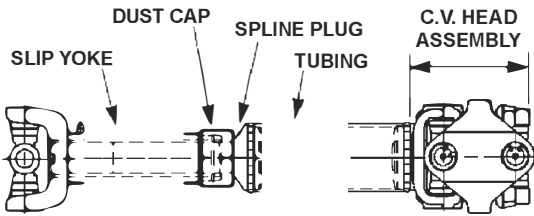

Double Cardan C.V. Designs

Design #1

Design #2

Design #3

1. Choose your C.V. Shaft Design.
2. Send to Fax# 508-754-2947 or email to info@mitchelldriveshafts.com
3. For assistance, call 508-754-6502

Design Number _____