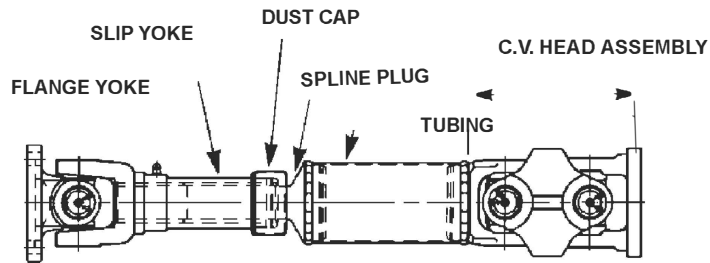

Double Cardan C.V. Designs

Design #1

Design #2

Design #3

1. Choose your C.V. Shaft Design.
2. Send to Fax# 508-754-2947 or email to info@mitchelldriveshafts.com
3. For assistance, call 508-754-6502

Design Number _____