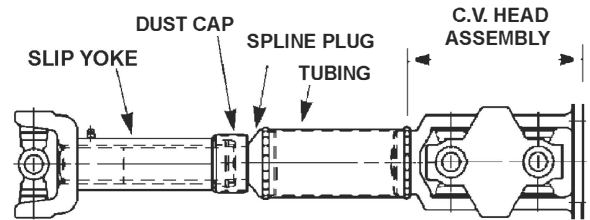

Double Cardan C.V. Designs

Design #1

Design #2

Design #3

1. Choose your C.V. Shaft Design.
2. Send to Fax# 508-754-2947 or email to info@mitchelldriveshafts.com
3. For assistance, call 508-754-6502

Design Number _____